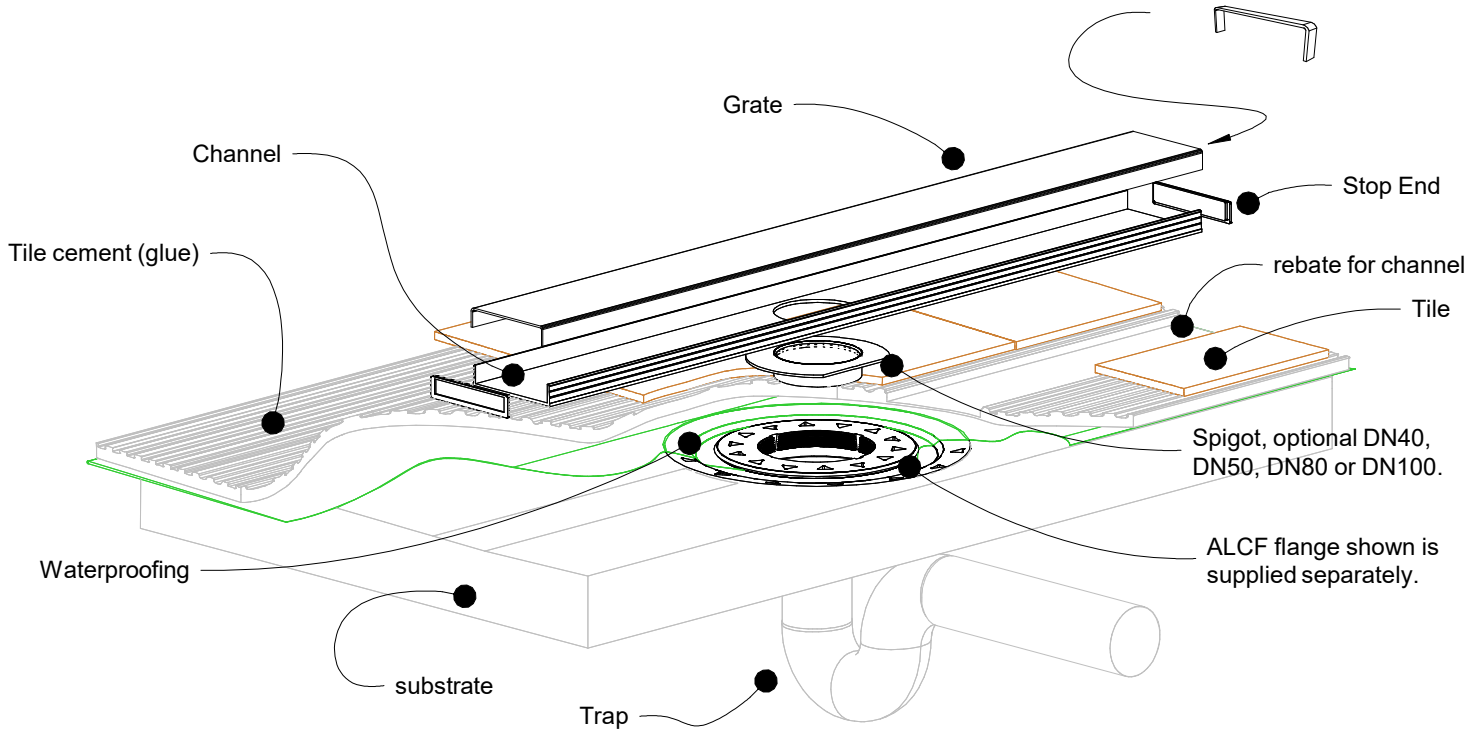

100G20-BLACK Bathroom

NOTE: Black uPVC channel is for INTERIOR use ONLY

For 100AR20, 100PS20, 100PPS20, 100PASi20
100TR20, 100MND20.

NOTE, ensure pipe sizes and outlet sizes selected are as per requirements in AS3500.

The PSB support fits under the cut grate to support tynes of the grate (100PS only).

NOTE, this method requires the channel system to be ABOVE and SEPARATE from the WATERPROOFING.