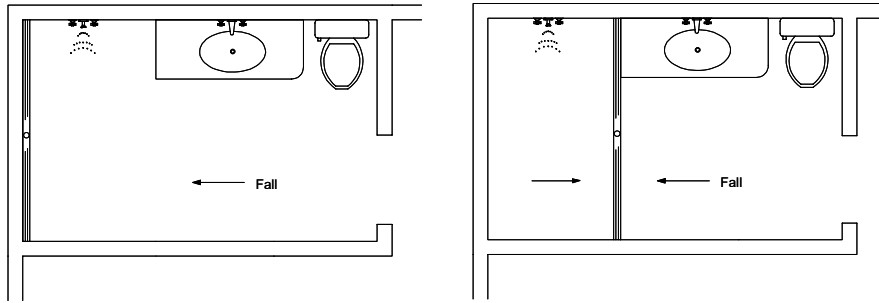

100G20-BLACK Bathroom

NOTE: Black uPVC channel is for INTERIOR use ONLY

For 100AR20, 100PS20, 100PPS20, 100PASi20
100TR20, 100MND20.

NOTE, ensure pipe sizes and outlet sizes selected are as per requirements in AS3500.

The PSB support fits under the cut grate to support tynes of the grate (100PS only).

NOTE, this method requires the channel system to be ABOVE and SEPARATE from the WATERPROOFING.